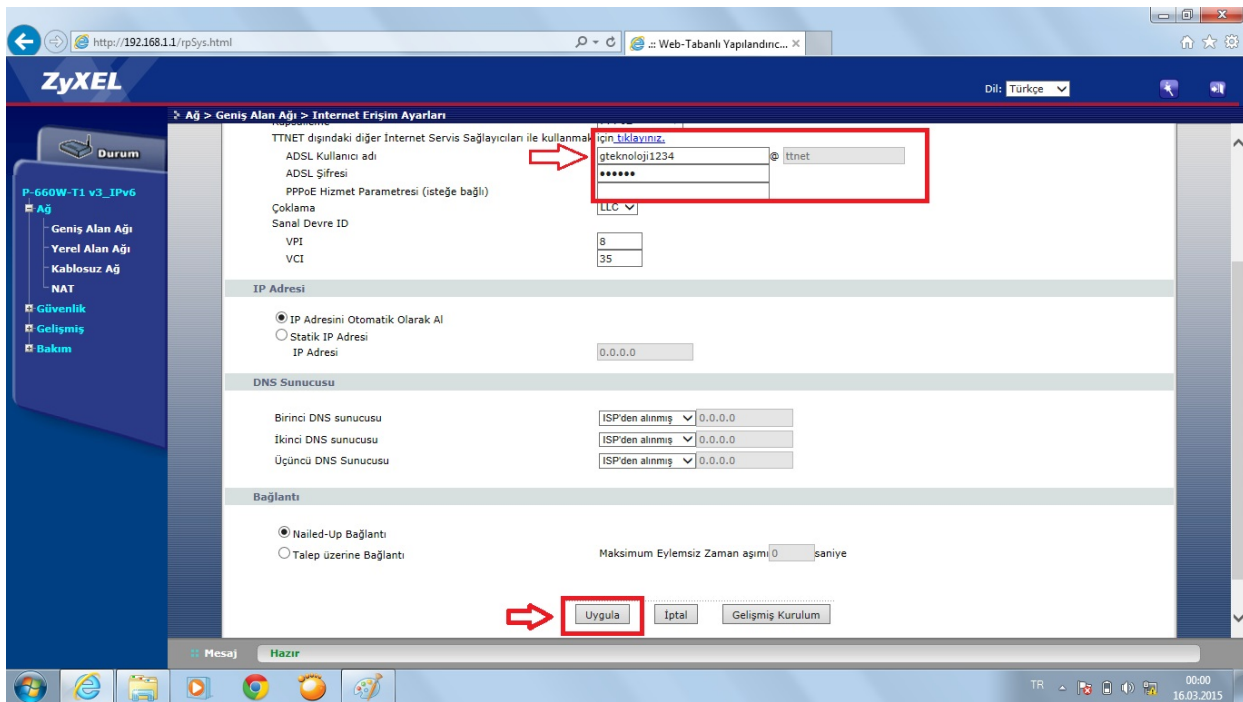

Hp Deskjet 2050 J510 Series Driver Download Don't have an account yet? Previous versions of firmware are still available on the Zyxel corporate website.. 70(BJZ 10)C0 (Router / Switch / AP) Try to set a system restore point before installing a device driver.

1. [zyxel p600 series driver download](#)
2. [driver modem zyxel p-600 series](#)
3. [zyxel p600 series driver windows 7](#)

ZyWALL USG Series Firmware Free Download ZyXEL P-660HW-T1 v3 Gateway Firmware 3.. Please log into your myZyxel account to obtain the latest firmware, ZLD4 25 for ZyWALL USG security gateway.. Manufacturer: Zyxel Hardware Type: Wireless ADSL2 Gateway Model: ADSL Series: P-661HW-D1 Compatibility: Windows XP, Vista, 7, 8, 10 Downloads: 67,646,189 Download Size: 3.

zyxel p600 series driver download

zyxel p600 series driver download, zyxel prestige 600 series driver, driver modem zyxel p-600 series, driver zyxel p 600 series, zyxel p600 series driver windows 7 [Is Stronghold 2 For Mac](#)

Also, please be aware Zyxel is not responsible for damages if firmware, software, or other files are not installed according to the Release Note instructions.. Zyxel P 660w Tx Series Driver Download Thanks for your interests Please read the Release Note carefully before updating firmware or installing software.. Thanks for your interests Please read the Release Note carefully before updating firmware or installing software. [Hobbit Kingdoms Of Middle Earth Forum](#)

[Your Computer Cannot Connect To The Remote Desktop Gateway Server](#)

driver modem zyxel p-600 series

[Aoc E1659fwux Driver](#)